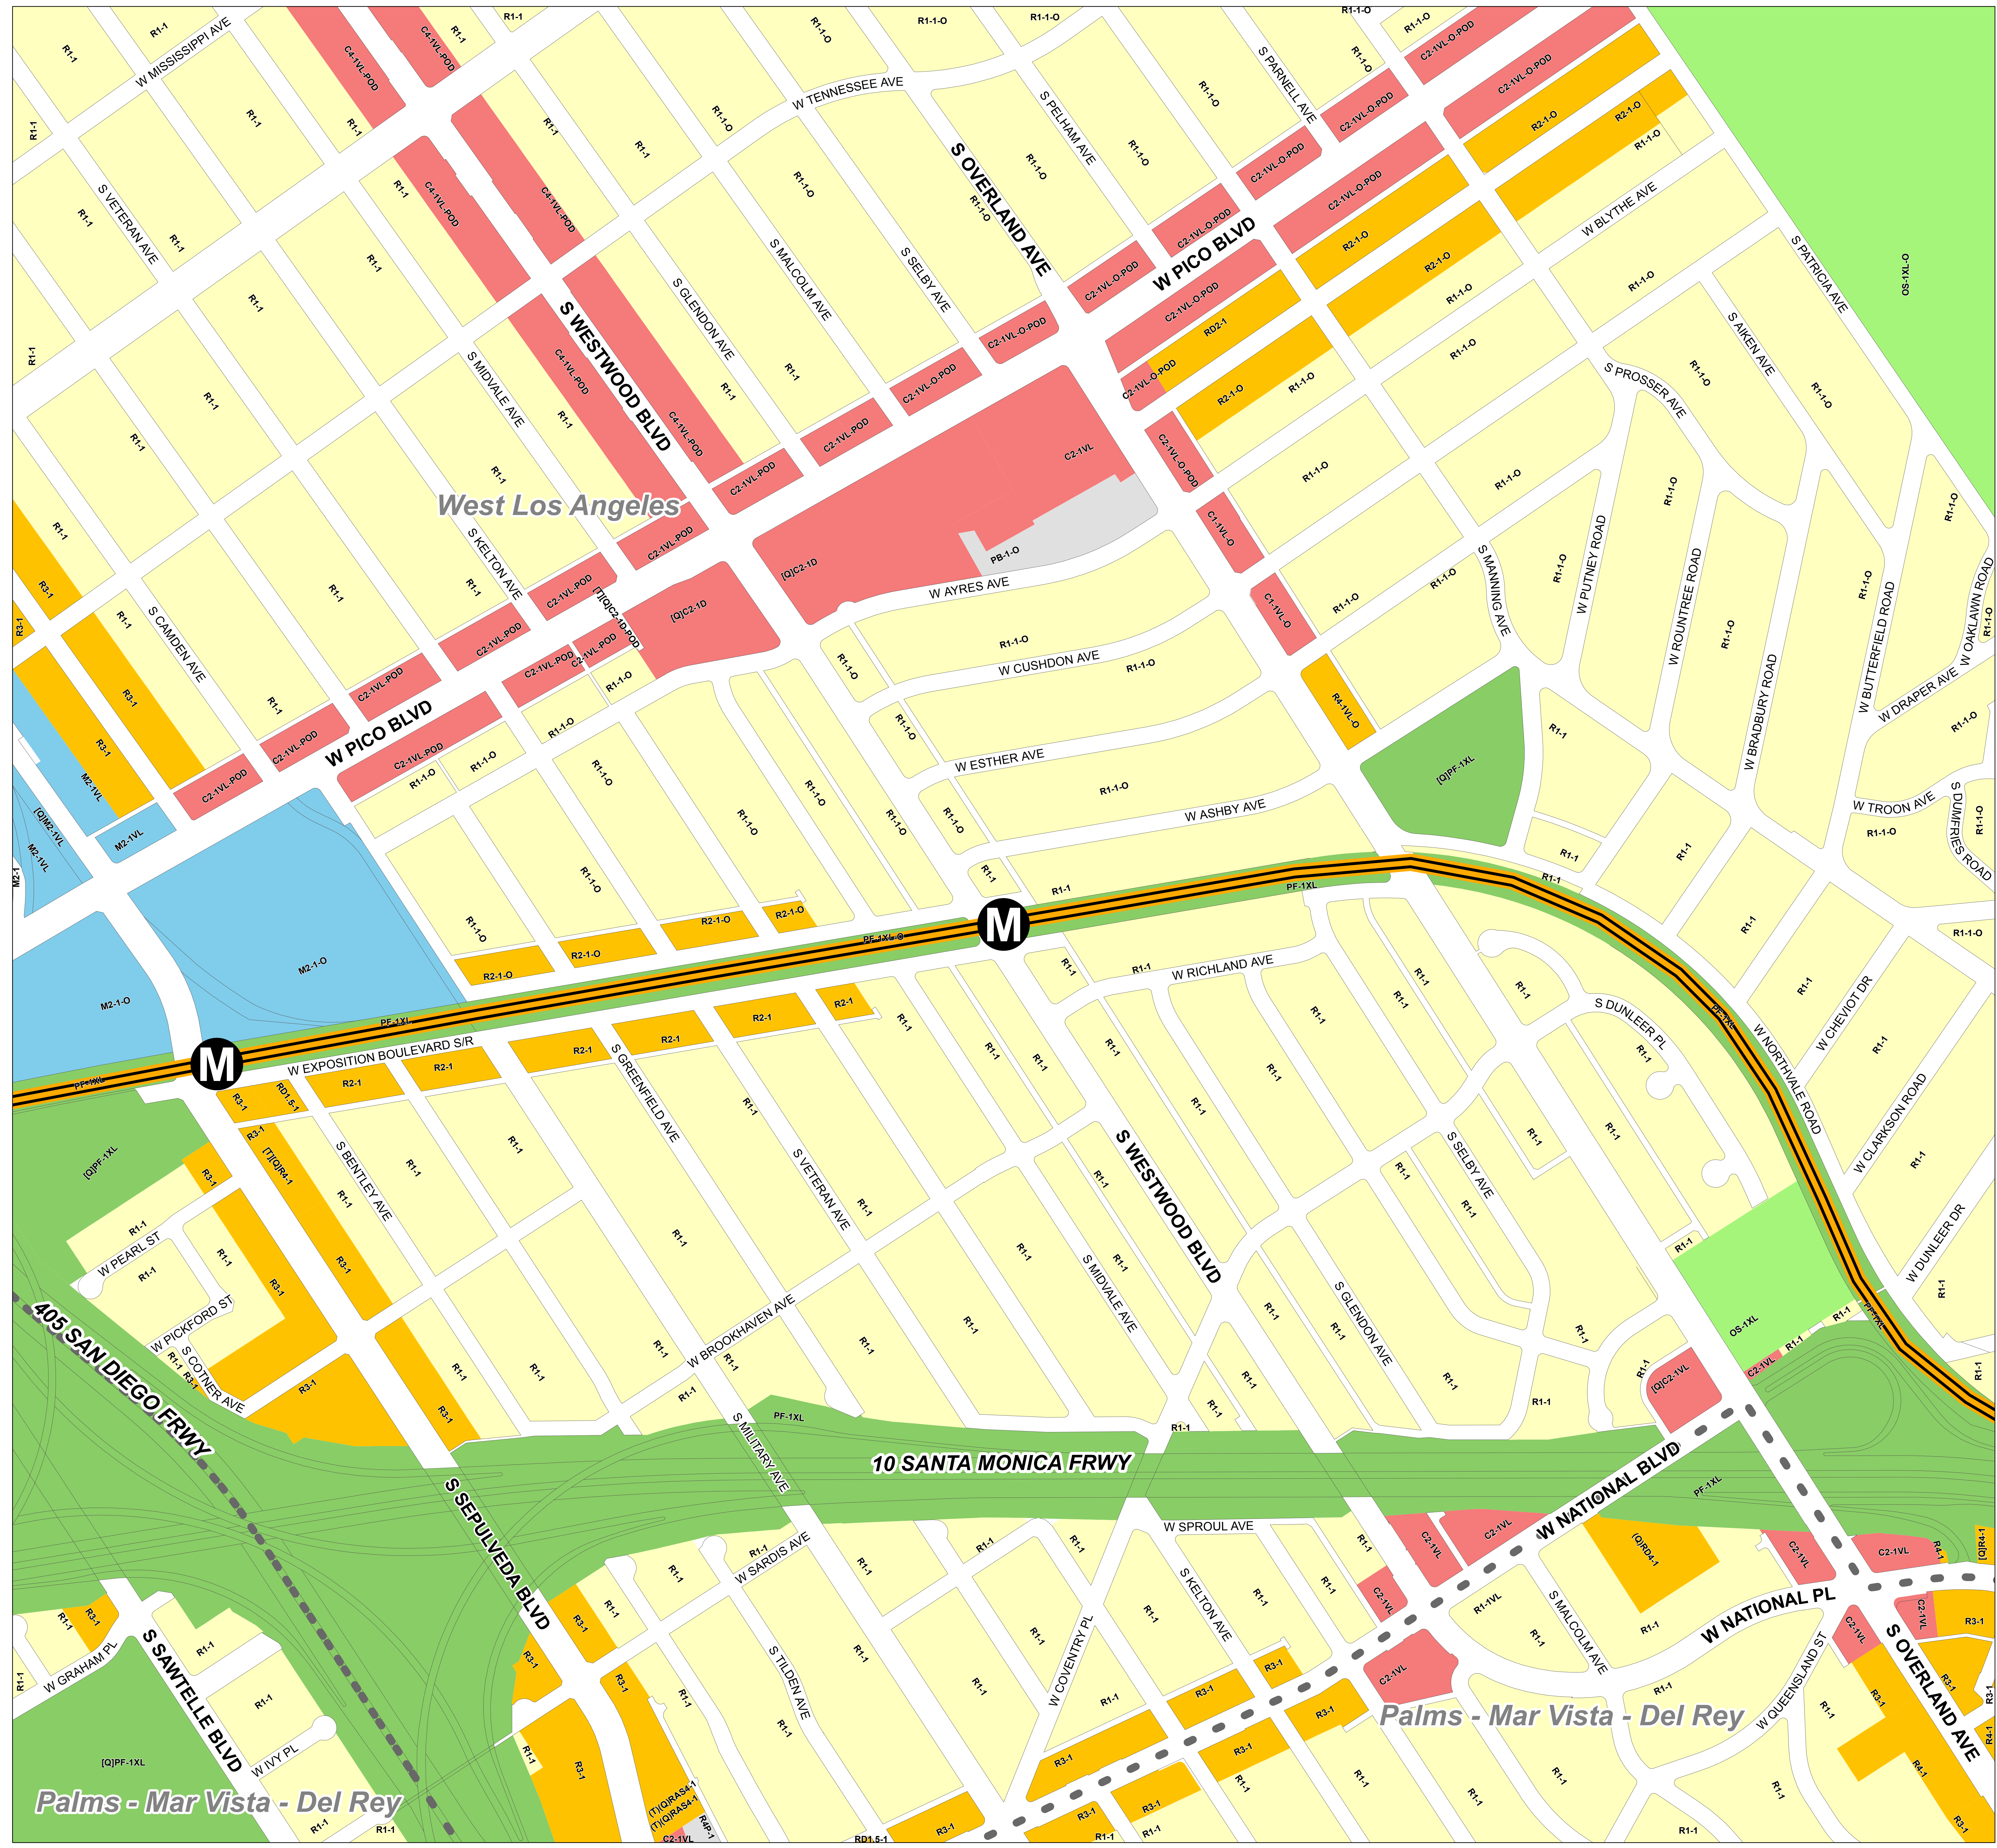

Expo/Westwood Transit Neighborhood Zoning

Legend

- Metro TOD Stations
- Metro Line
- Community Plan Areas

CATEGORY

- Commercial
- Manufacturing
- Multiple Family Residential
- Open Space
- Parking
- Public Facilities
- Single Family Residential

400 200 0 400 800 Feet

City of Los Angeles
Transit Neighborhood Plans
www.latnp.org