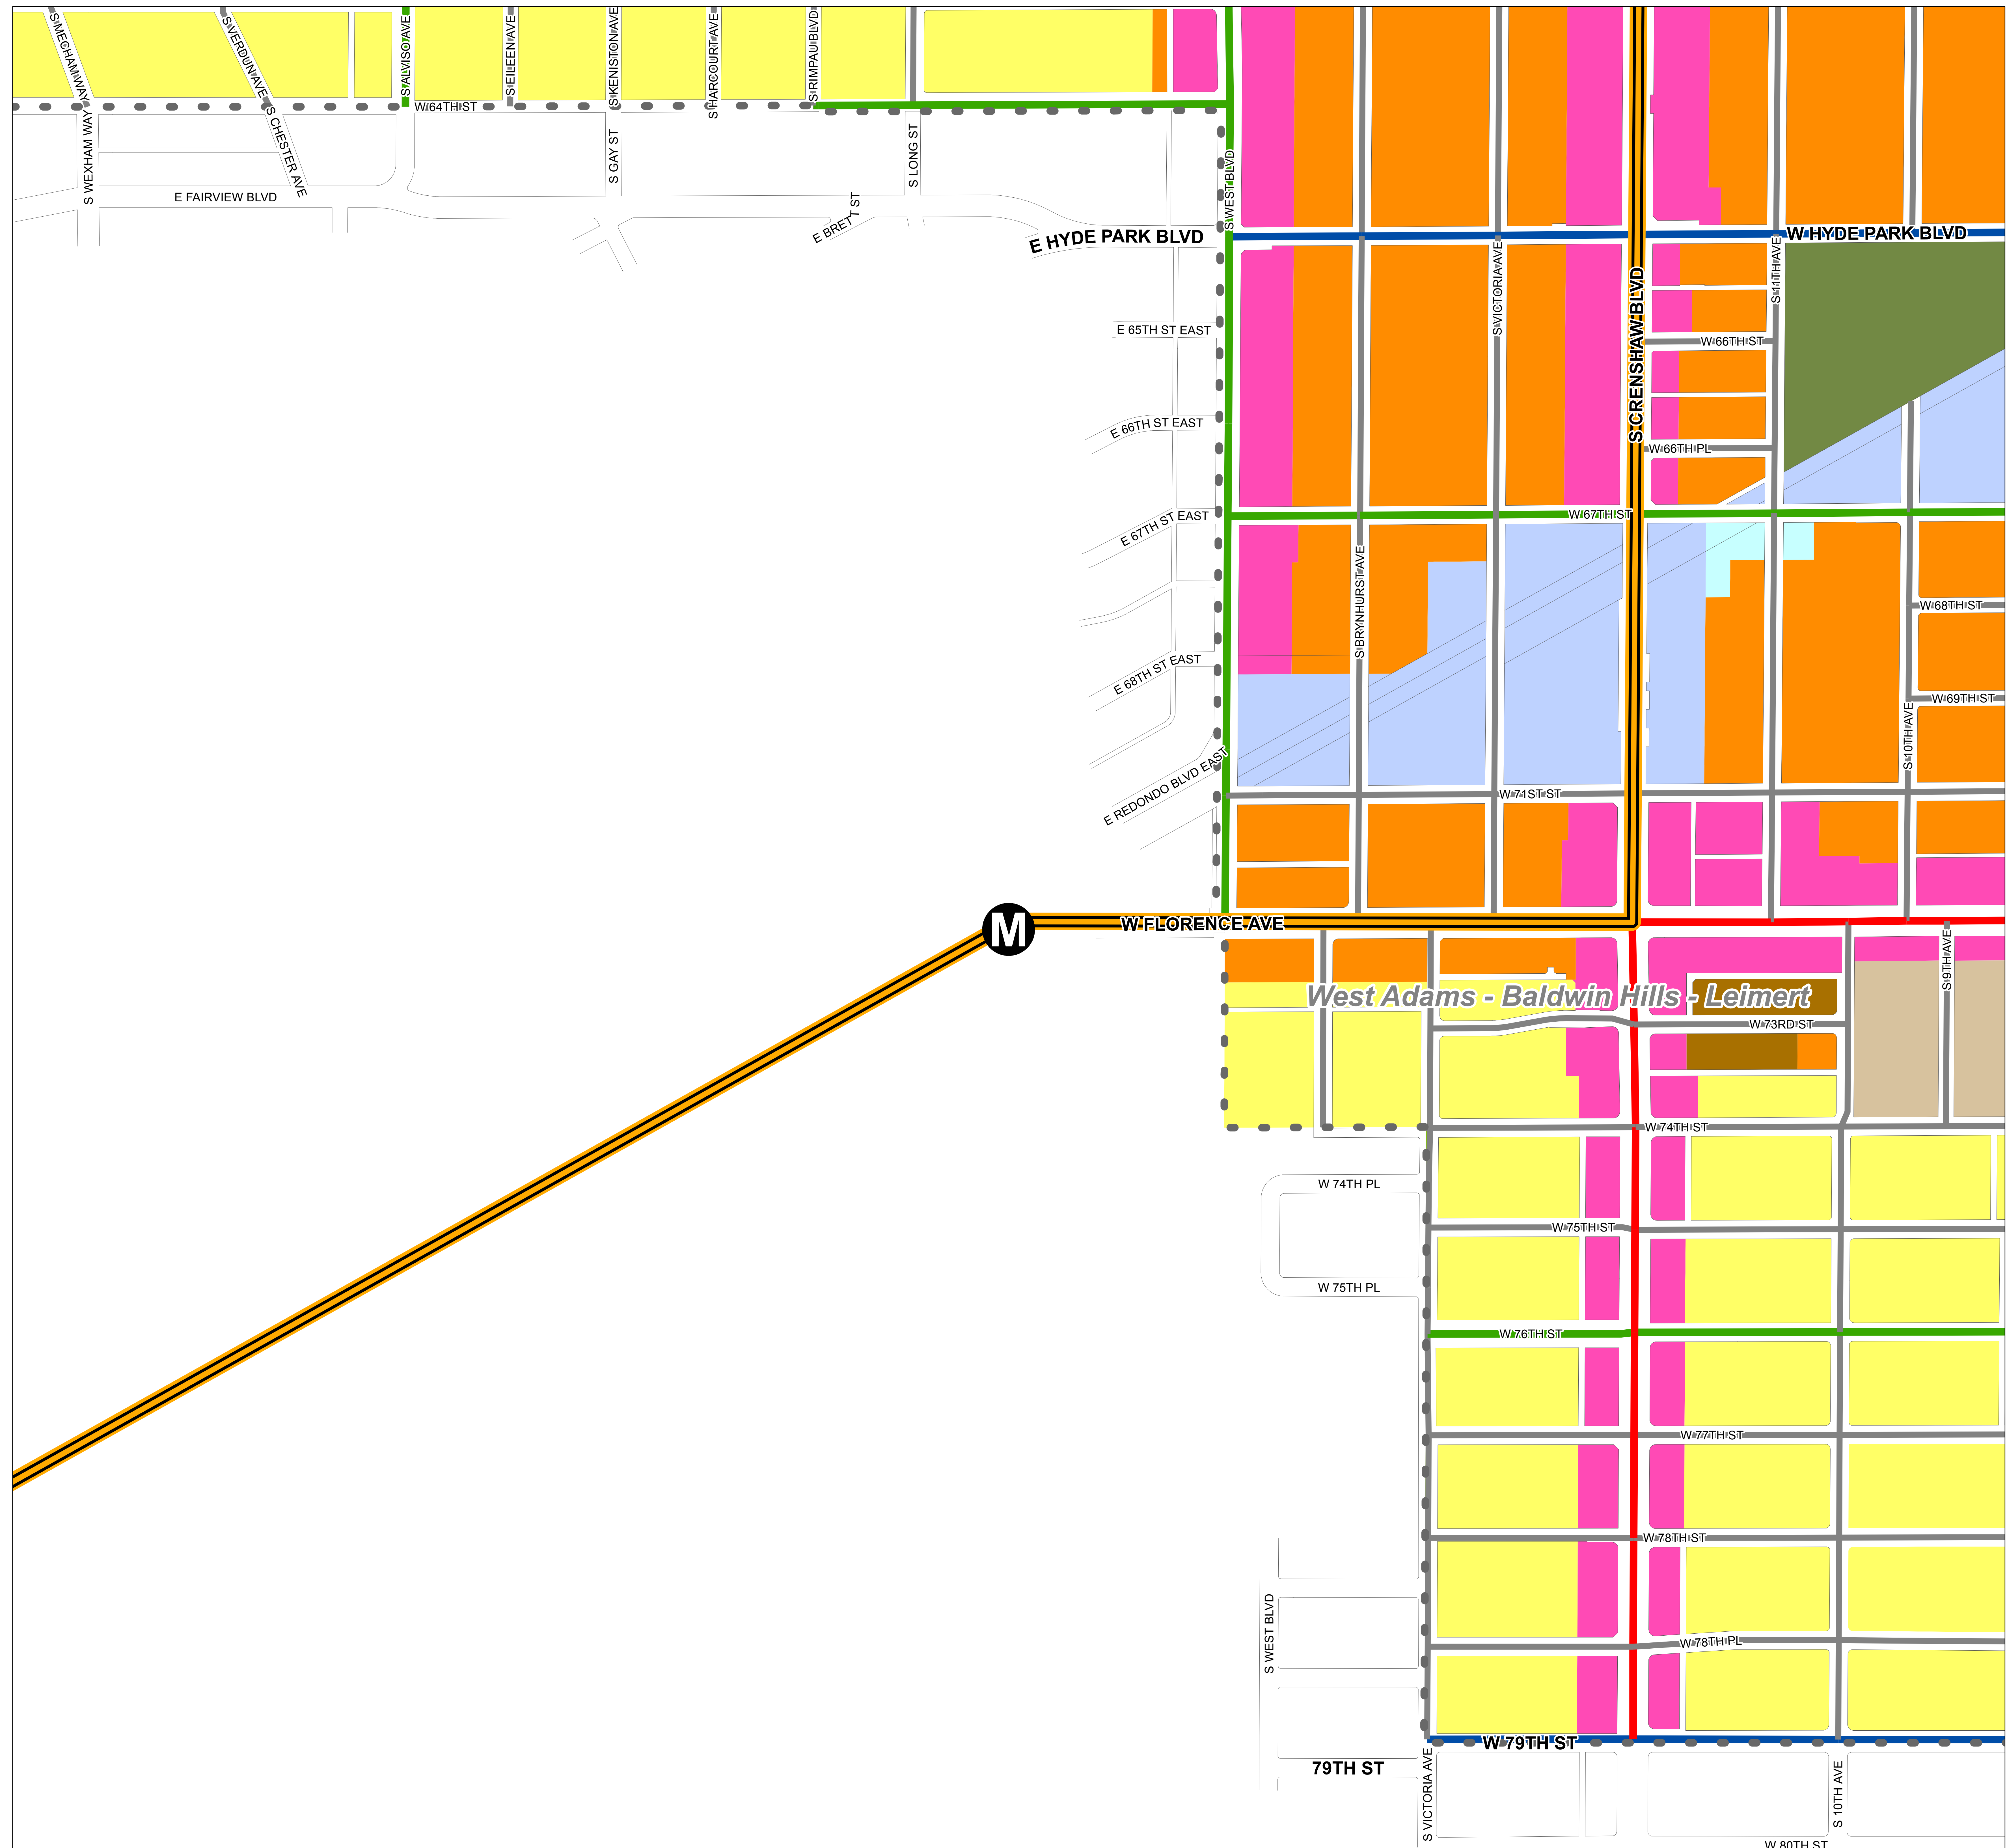

# West Transit Neighborhood General Plan & Circulation

## Legend

**M** Metro TOD Stations

Metro Line

Community Plan Areas

## General Plan Circulation

Collector

Local

Major

Private

Proposed

Secondary

Medium

Open Space

Public Facilities

City of Los Angeles  
Transit Neighborhood Plans  
www.latnp.org