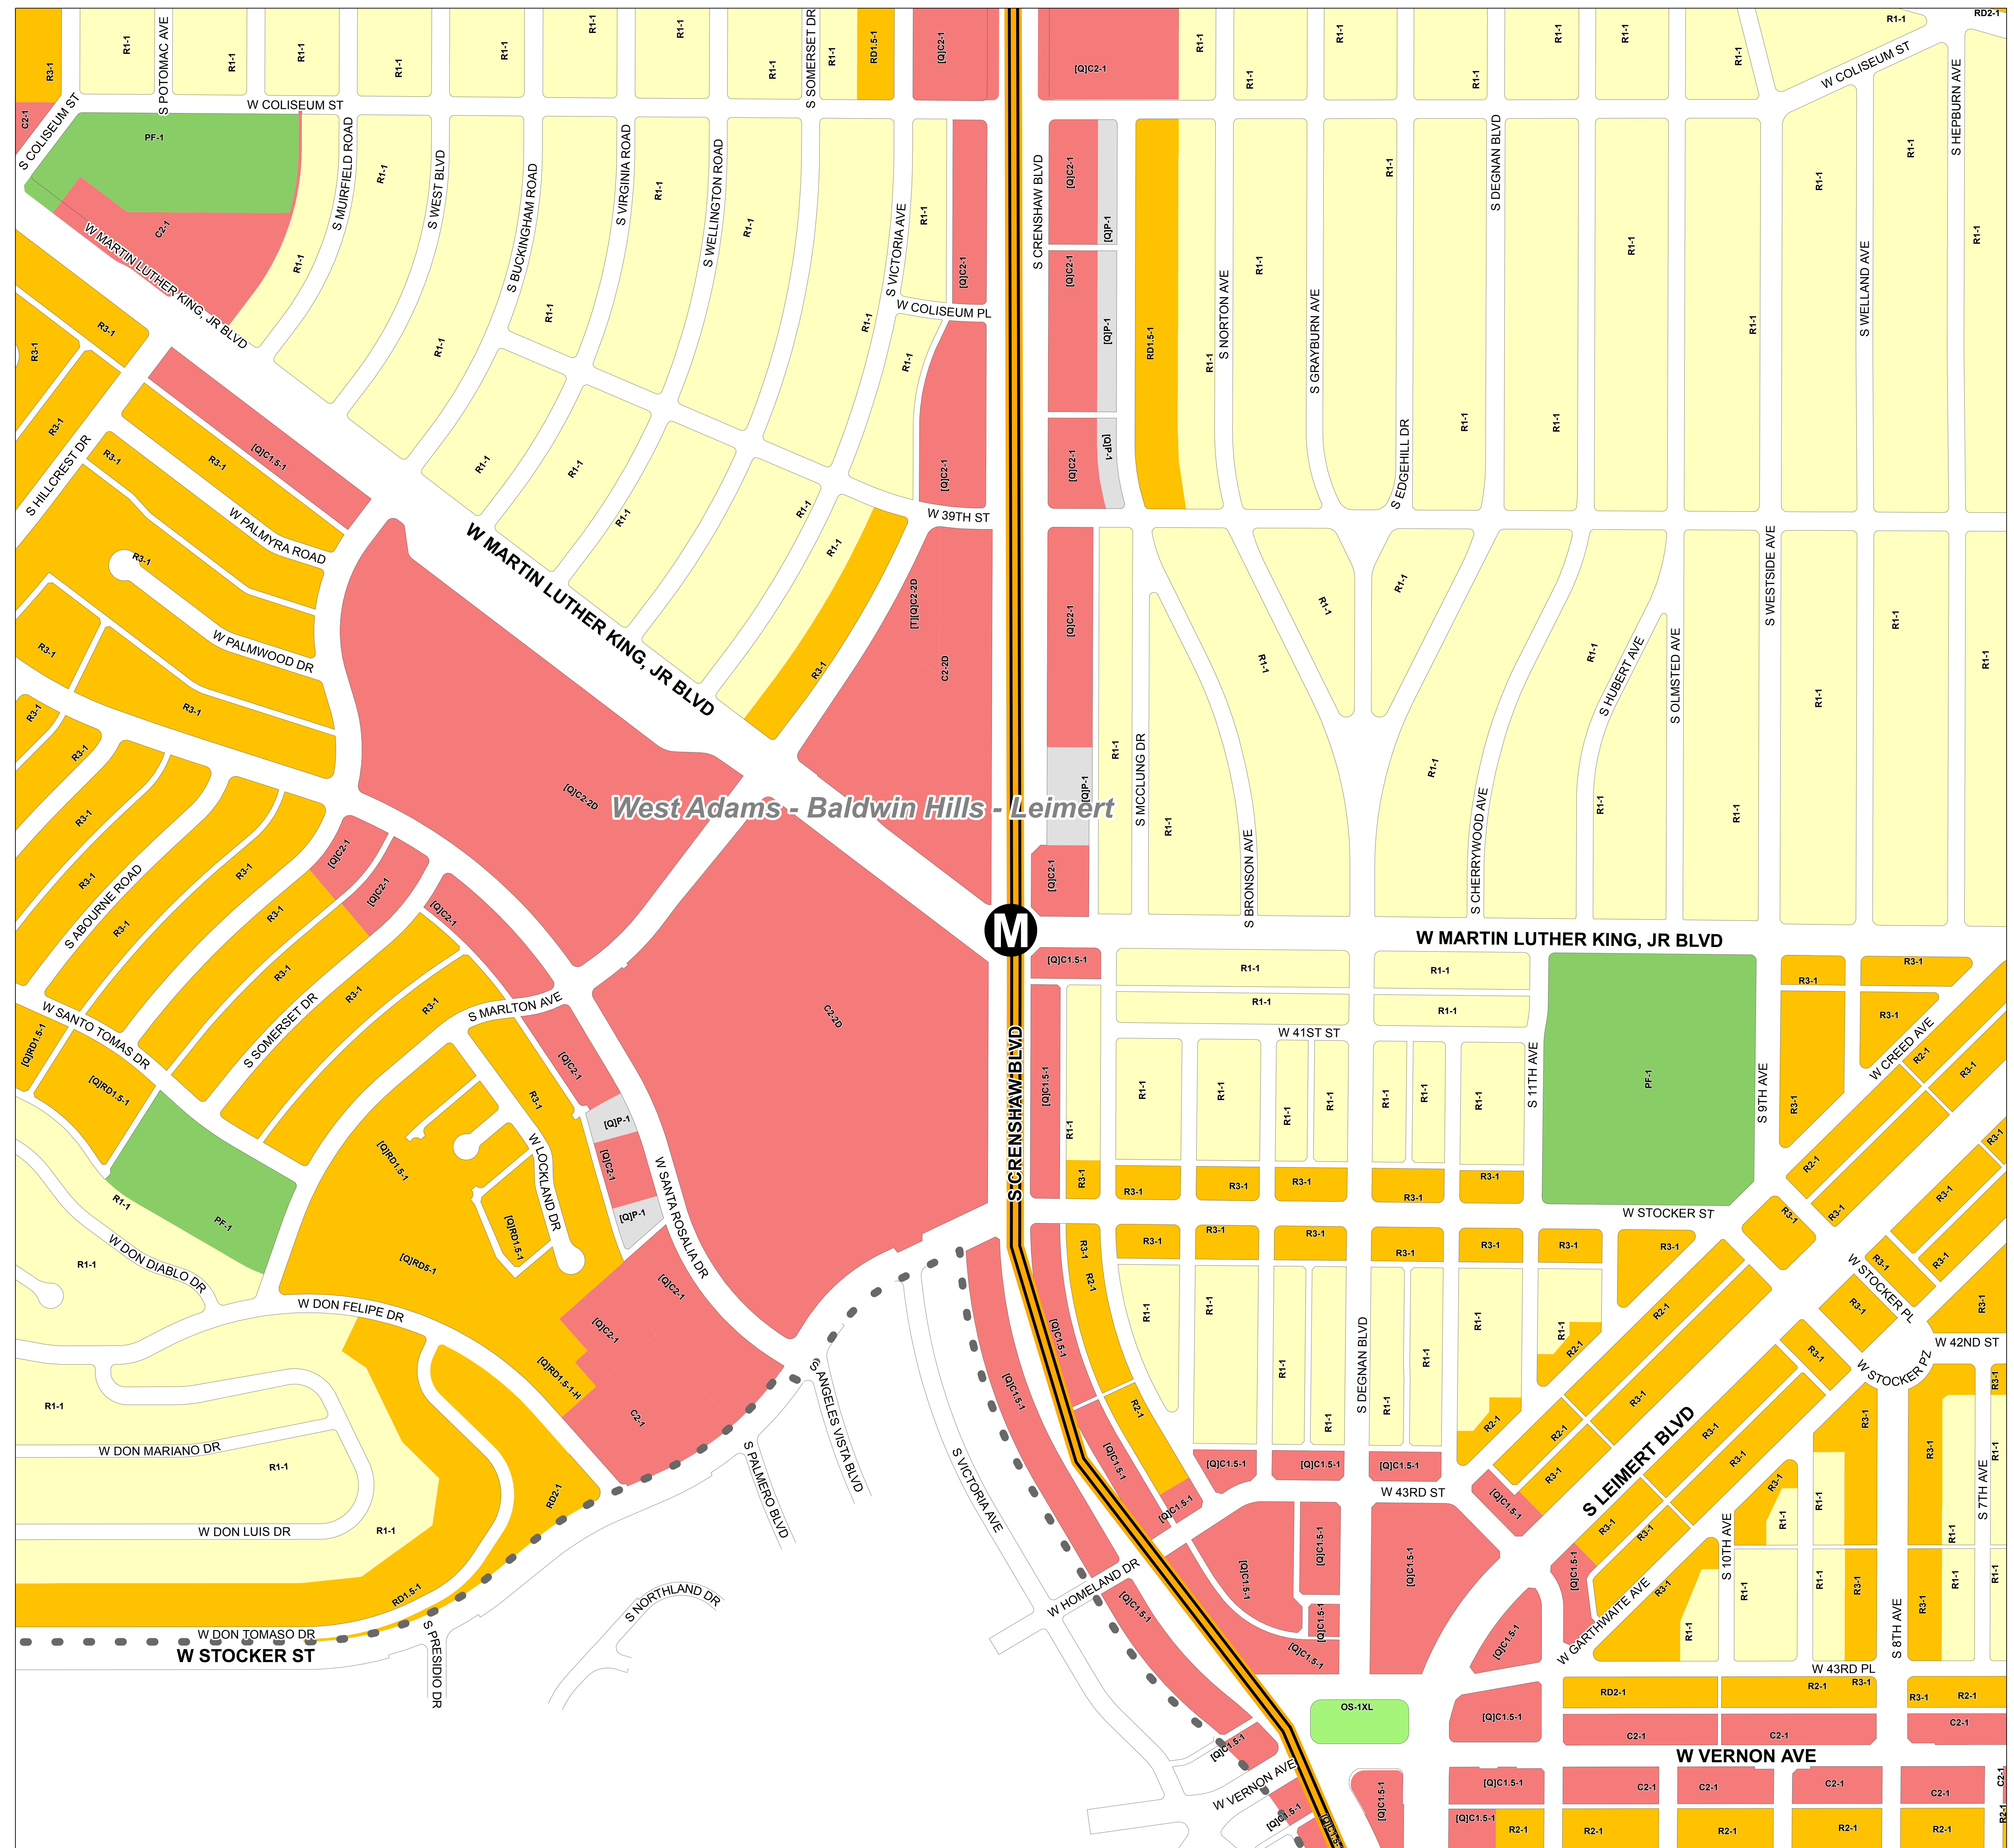

Martin Luther King Jr Transit Neighborhood Zoning

Legend

 Metro TOD Stations

 Metro Line

 Community Plan Areas

CATEGORY

-  Commercial
-  Multiple Family Residential
-  Open Space
-  Parking
-  Public Facilities
-  Single Family Residential

City of Los Angeles
Transit Neighborhood Plans
www.latnp.org