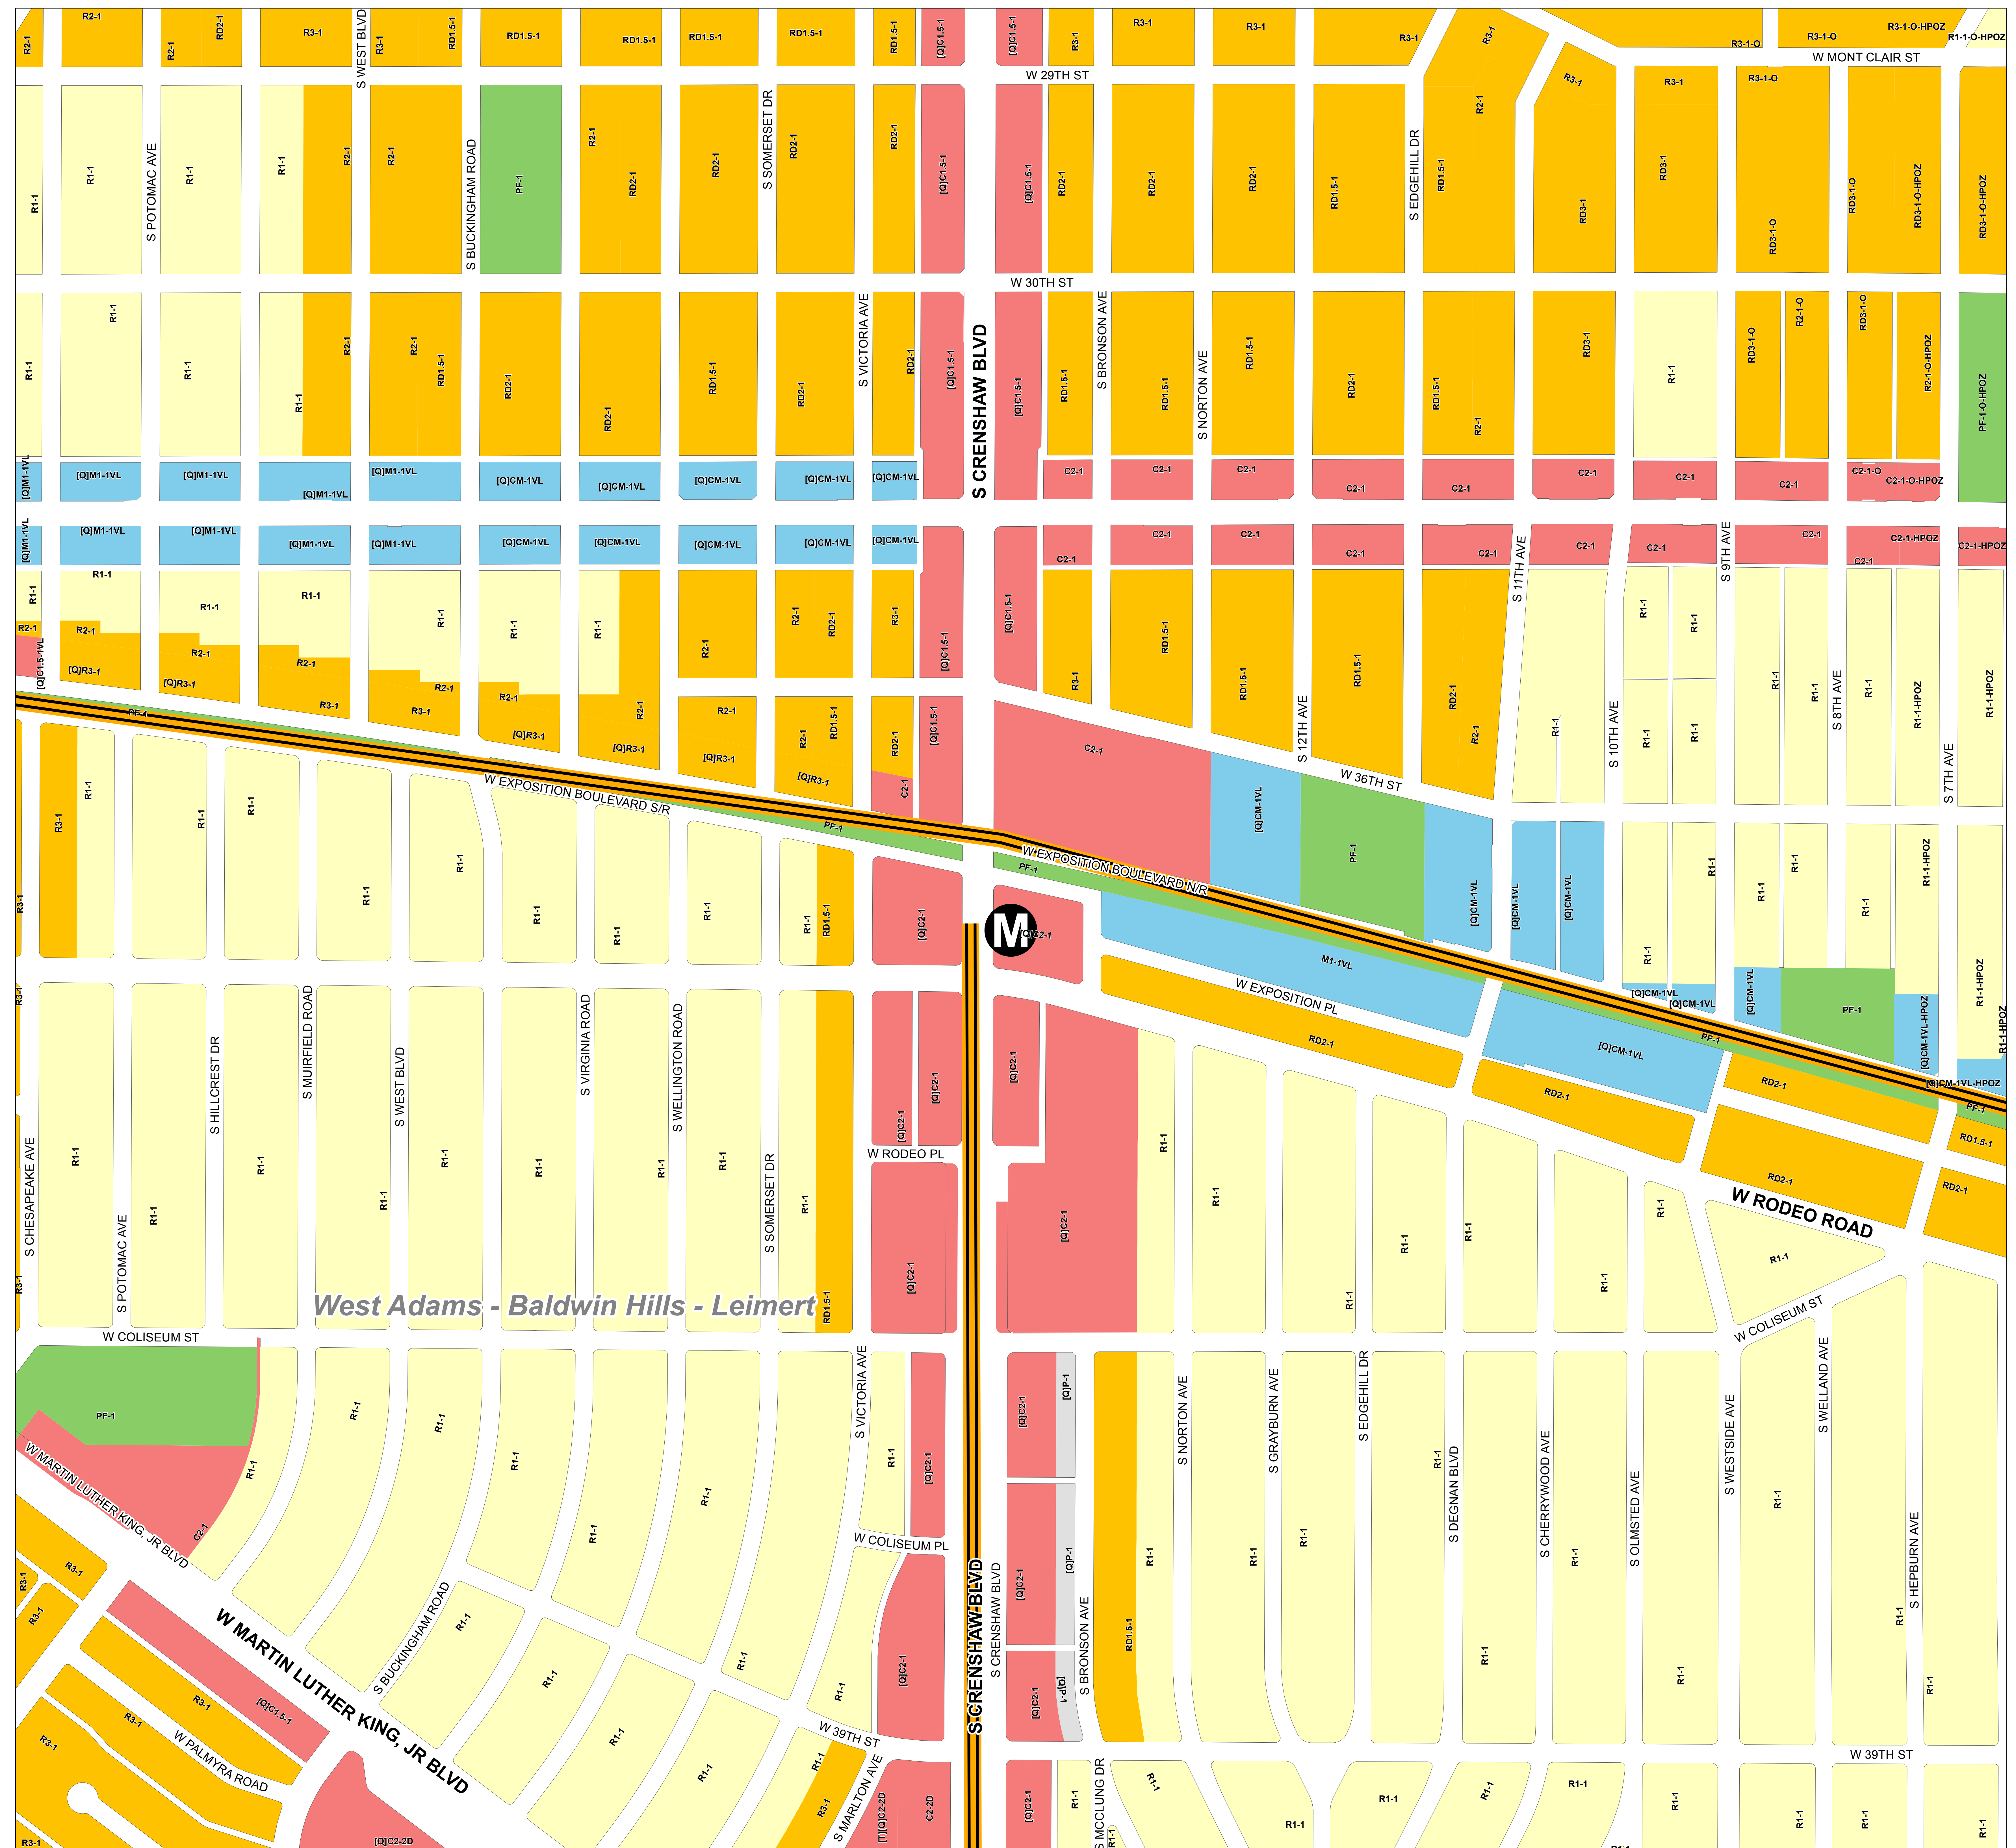

Expo/Crenshaw Transit Neighborhood Zoning

Legend

-  Metro TOD Stations
-  Metro Line
-  Community Plan Areas

CATEGORY

-  Commercial
-  Manufacturing
-  Multiple Family Residential
-  Parking
-  Public Facilities
-  Single Family Residential

West Adams - Baldwin Hills - Leimert

400 200 0 400 800 Feet

City of Los Angeles
Transit Neighborhood Plans
www.latnp.org