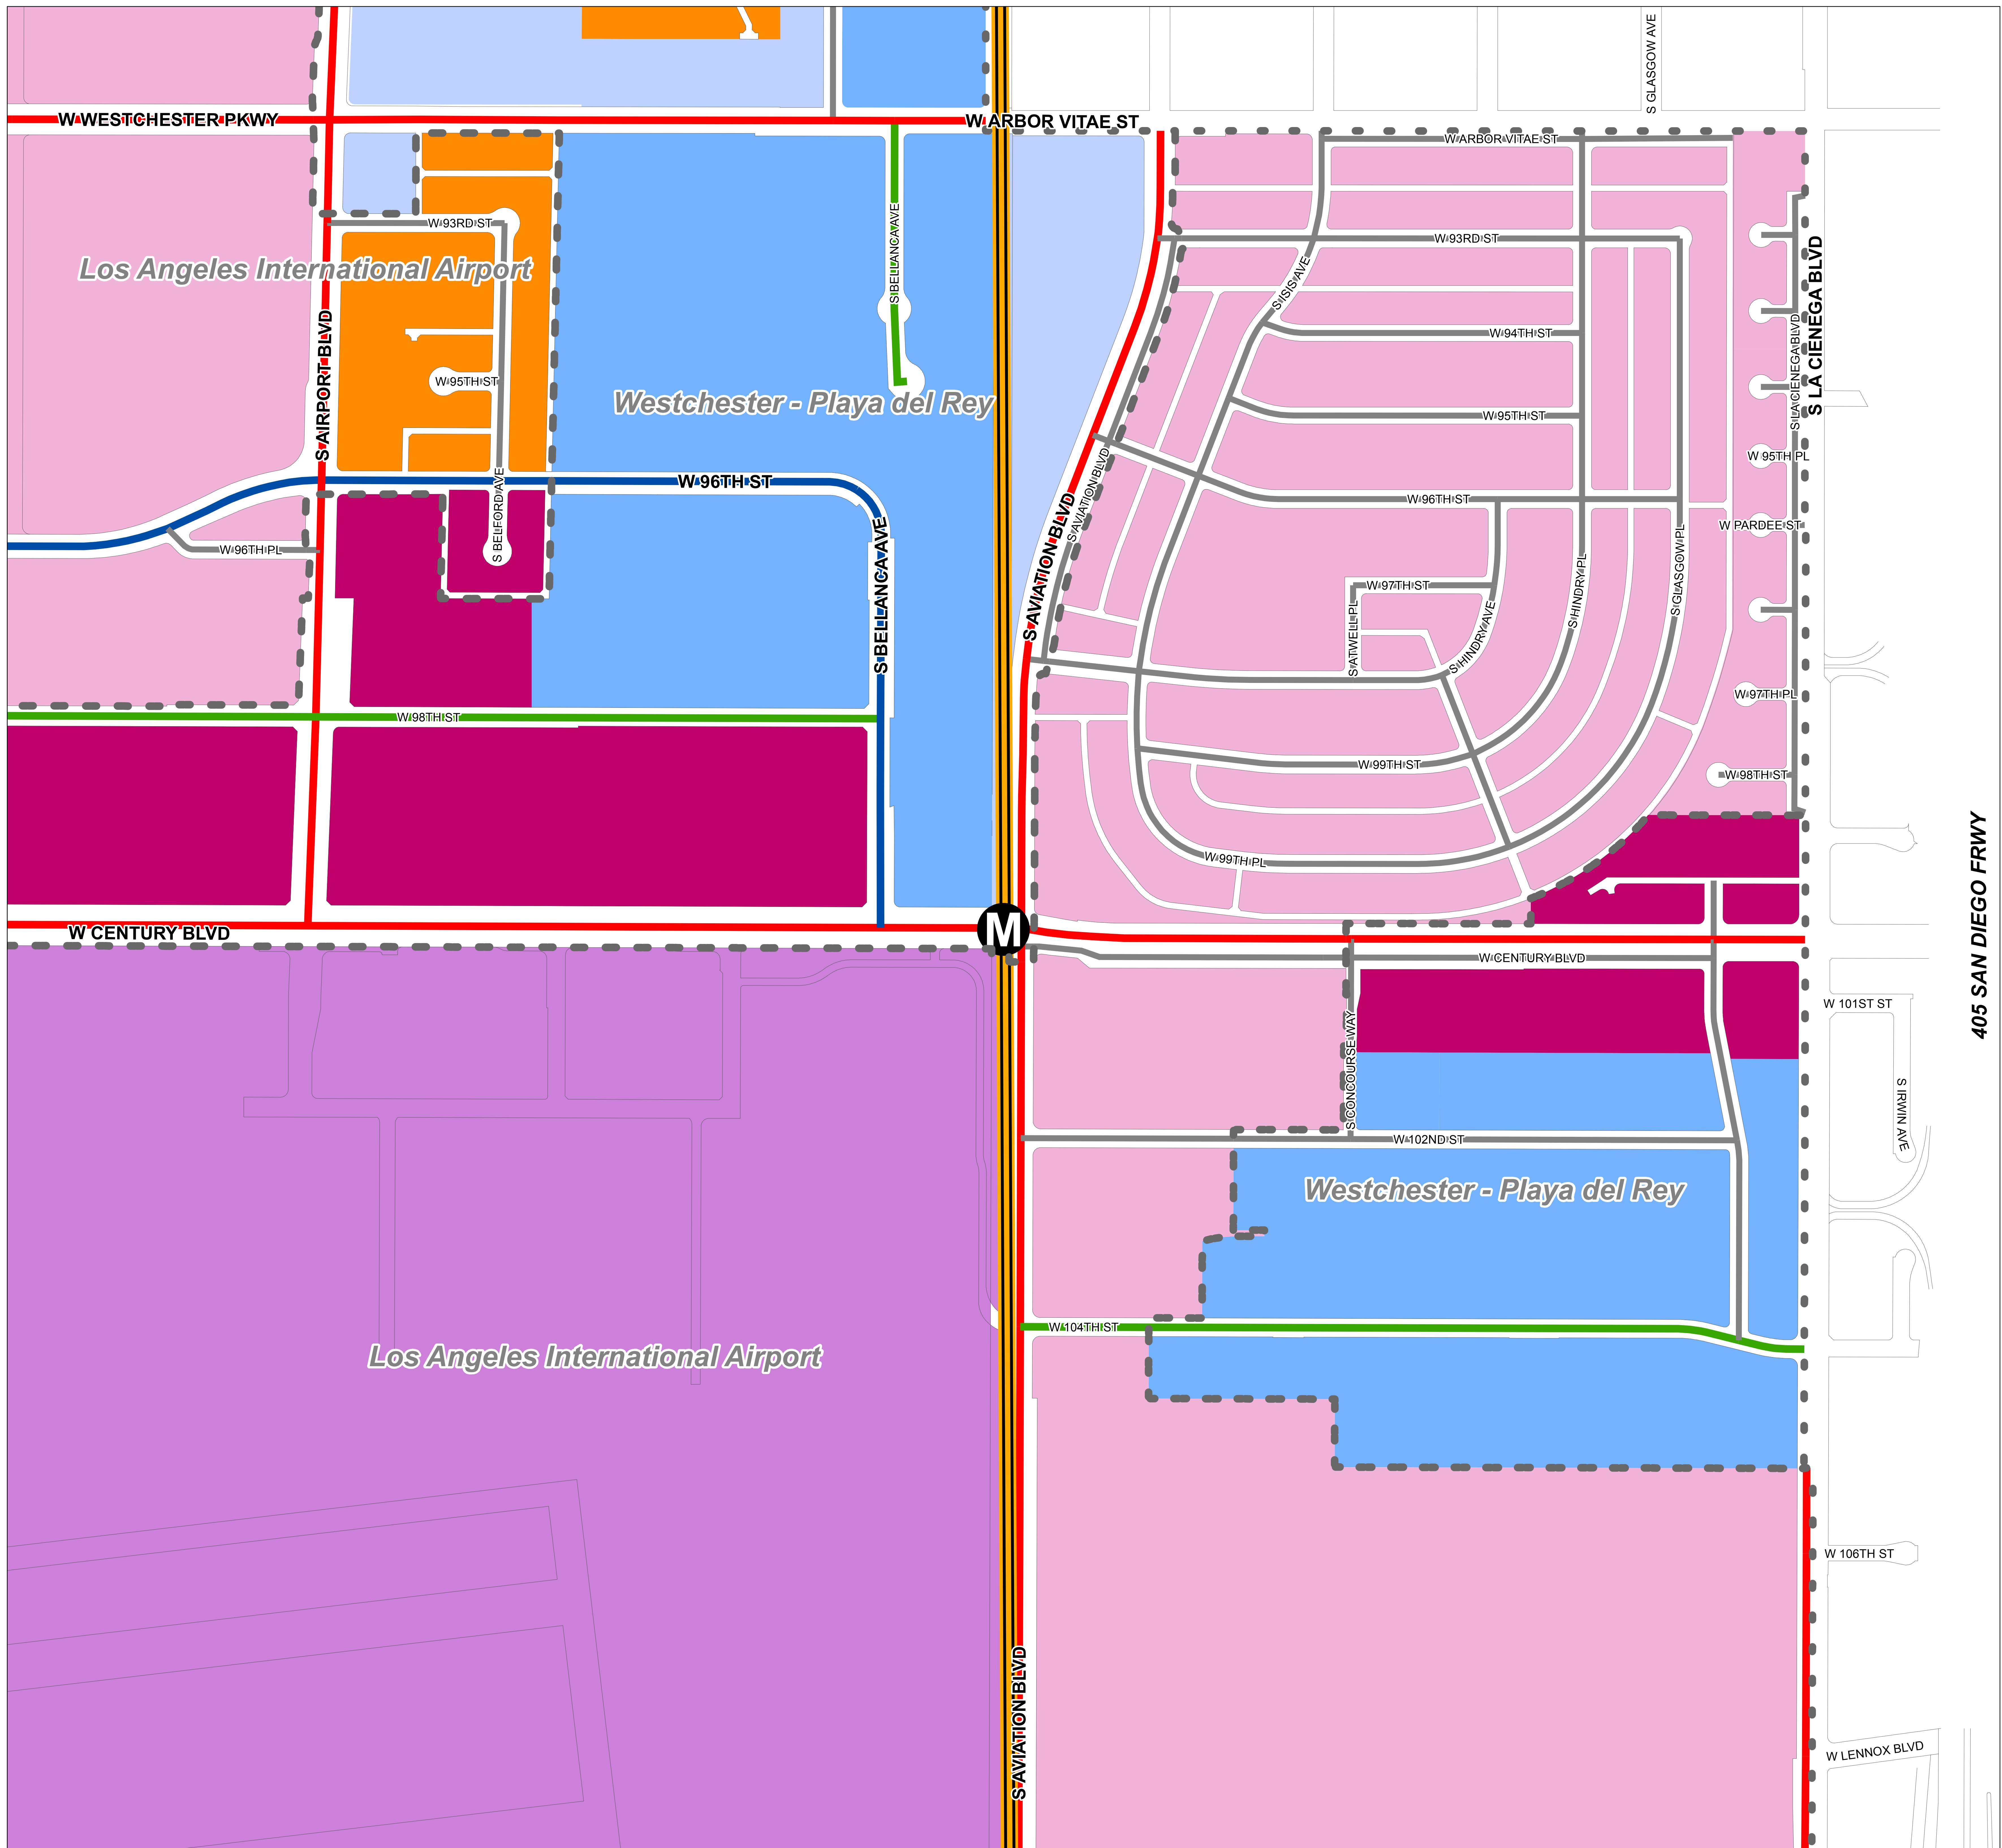

Century/Aviation Transit Neighborhood General Plan & Circulation

Legend

Metro TOD Stations

Metro Line

Community Plan Areas

General Plan Circulation

Collector

Local

Major

Private

Proposed

Secondary

General Plan Land Use

Airport Airside

Airport Landside

Light Industrial

Light Manufacturing

Limited Industrial

Limited Manufacturing

Medium

Regional Commercial

City of Los Angeles
Transit Neighborhood Plans
www.latnp.org