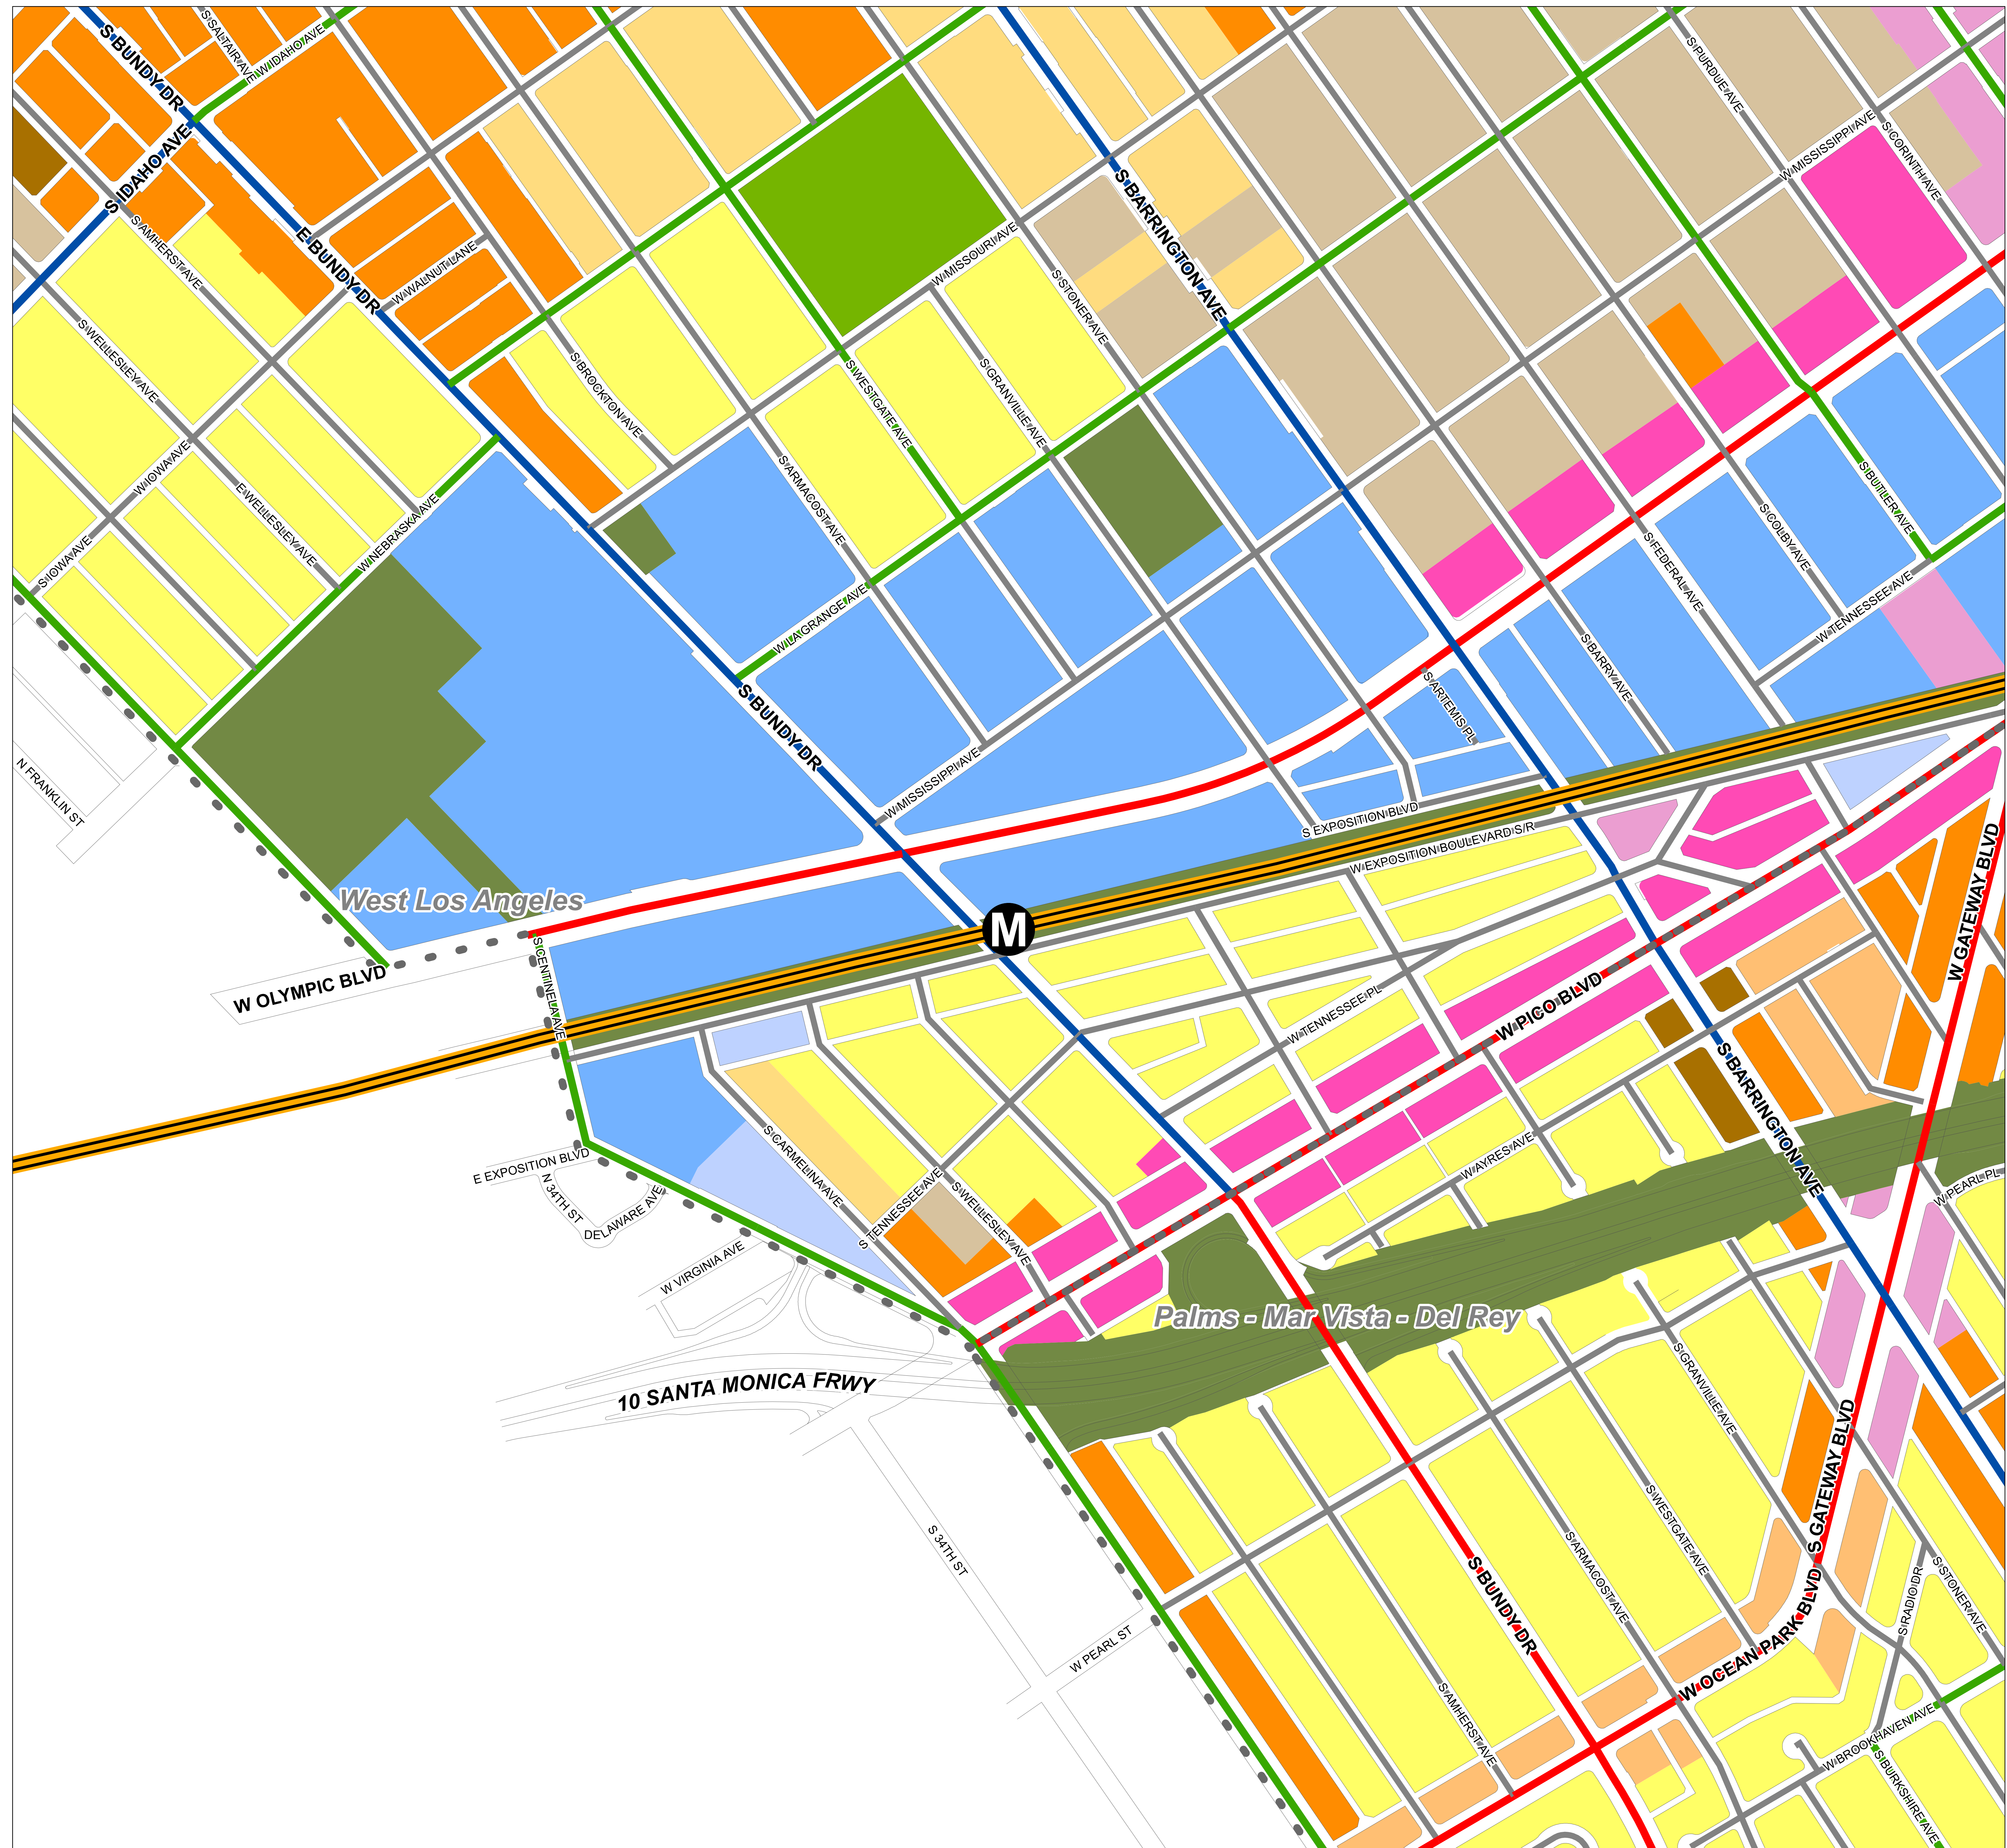

Expo/Bundy Transit Neighborhood General Plan & Circulation

Legend

Metro TOD Stations

Metro Line

Community Plan Areas

General Plan Circulation

Collector

Local

Major

Private

Proposed

Secondary

General Plan Land Use

General Commercial

High Medium

Light Manufacturing

Limited Industrial

Limited Manufacturing

Low

Low Medium

Low Medium I

Low Medium II

Medium

Neighborhood Commercial

Open Space

Public Facilities

City of Los Angeles
Transit Neighborhood Plans
www.latnp.org